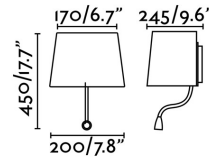

SWEET White and nickel wall lamp with LED reader

Ref. 29935

SWEET is a designed lamp by Estudi Ribaudí. It has round and pure style. SWEET wall lamp is part of family, perfect for light up the different spaces of your home. White and matt nickel reading wall lamp.

Specifications

Bulb:	1 x E27 15W + HIGH POWER LED 1W
Bulb included:	No
Transformer:	Driver
Transformer included:	No
Voltage:	100-240V
Operating Frequency:	50/60Hz
IP:	20
Class:	I
Material:	Metal with a textile shade
Designer:	ESTUDI RIBAUDÍ
Recommended bulb:	17463
Description of recommended Bulb:	A60 MATE LED E27 7W 2700K 640Lm
Length:	200 mm
Net Width:	245 mm
Height:	180 mm
Net Weight:	1.60 kg
Volume:	0.01786 m3