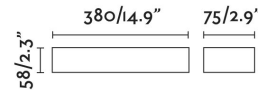

Specifications

Bulb:	SMD LED 2x10W 3000K 1800Lm CRI>80 2x95° IK07
Bulb included:	Yes
Transformer:	Driver
Transformer included:	Yes
Voltage:	100-240V
Operating Frequency:	
IP:	65
Class:	I
Material:	ALUMINIUM STRUCTURE AND GLASS DIFFUSER
Recommended bulb:	
Length:	380 mm
Net Width:	66 mm
Height:	79 mm
Net Weight:	1.79 kg
Volume:	0.00464 m3