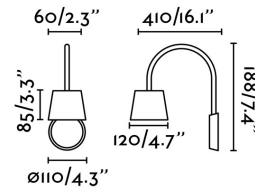

### Specifications

<b>Bulb:</b>	LED 3W 3000K 150LM
<b>Bulb included:</b>	Yes
<b>Transformer:</b>	Driver
<b>Transformer included:</b>	Yes
<b>Voltage:</b>	100-240V
<b>Operating Frequency:</b>	50/60Hz
<b>IP:</b>	20
<b>Class:</b>	I
<b>Material:</b>	Metal and textile shade
<b>Designer:</b>	ESTUDI RIBAUDÍ
<b>Volume:</b>	0.01879 m3