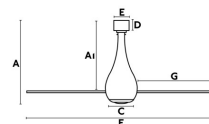

Class: I

Material: Motor made from metal and blades PC

Designer: FARO TEAM

Recommended bulb:

Description of recommended Bulb:

Length: 1280 mm

Net Width: 1280 mm

Height: 450 mm

Diameter: 1280 Ø

Net Weight: 5.20 kg

Volume: 0.08149 m³

A	A1	B	C	D	E	F	G
450/17.7"	420/16.5"	-	Ø160/6.3"	60/2.3"	Ø130/5.1"	Ø1280/50.4"	555/21.8"

8421776164451