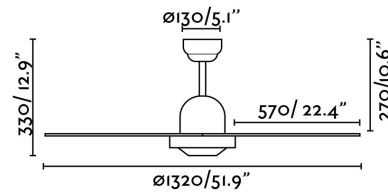

## IBIZA Brown ceiling fan

Ref. 33288

Ceiling fan without light suitable for rooms from 17,6m<sup>2</sup>. Motor made from steel and blades from wood. The color of blades are mahogany and bleached oak, reversible. Operated by remote control, (included) setted up with 3 dimmable speeds 113-162-212 rpm which correspond to the following consumptions of 16-29-49W. This ceiling fan has winter / summer function. Easy to install. Airflow: 149,57 m<sup>3</sup> min / 5282 CFM. Suitable for inclining roof and to be installed directly to the roof.

### Specifications

<b>Voltage:</b>	220-240V
<b>Operating Frequency:</b>	50Hz
<b>IP:</b>	20
<b>Class:</b>	I
<b>Material:</b>	Motor made from steel and blades from plywood
<b>Length:</b>	1320 mm
<b>Net Width:</b>	1320 mm
<b>Height:</b>	310 mm
<b>Diameter:</b>	1320 Ø
<b>Net Weight:</b>	4.80 kg
<b>Volume:</b>	0.03061 m <sup>3</sup>