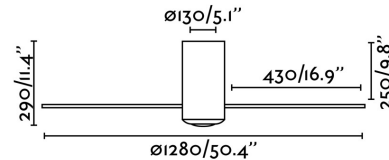

MINI TUBE FAN Shiny white/transparent ceiling fan with DC motor

Ref. 32038

MINI TUBE FAN is the mini version of TUBE FAN. This shiny white ceiling fan is ideal for the ventilation of areas ranging from 13m² to 17,6m². Activated by remote control. This ceiling fan with a low-consumption DC motor has 6 adjustable speeds with a 3-6-9-13-22-32W consumption and 51-77-103-129-155-185 revolutions per minute depending on speed. This fan comes with a reverse function summer-winter, so you can also use it in winter, improving the efficiency of your heating system. Airflow: 145,7 m³ min / 5145 CFM

Specifications

Voltage:	230V
Operating Frequency:	50Hz
IP:	20
Material:	Motor made from steel and glass with blades from polycarbonate
Designer:	CONILLAS
Length:	1280 mm
Net Width:	1280 mm
Height:	290 mm
Diameter:	1280 Ø
Volume:	0.07754 m ³