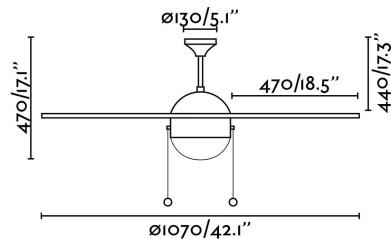

VENETO Matt nickel ceiling fan

Ref. 33319

White ceiling fan, ideal for the ventilation of rooms from 13m² to 17.6m². Motor made of steel, wooden blades finished in white, and opal glass diffuser. Chain driven, optional remote control ref. 33929 or 33937. It has 3 adjustable speeds with a 14-25-46W consumption and 120-168-211 revolutions per minute depending on speed. This ceiling fan with light comes with a reverse function, so you can also use it in winter, improving the efficiency of your heating system. VENETO is a classic fan, ideal for colonial environments. This ceiling fan is suitable for inclining roof and to install directly to the roof. Airflow: 108,40 m³ min / 3224 CFM

Specifications

Bulb:	1 x E27 40W
Bulb included:	No
Voltage:	230V
Operating Frequency:	50Hz
IP:	20
Class:	I
Material:	Motor made from steel and blades from MDF wood with an opal glass difusser
Recommended bulb:	17462
Description of recommended Bulb:	G45 MATE LED E27 4W 2700K 450LM
Length:	1070 mm
Net Width:	1070 mm
Height:	440 mm
Diameter:	1070 Ø
Net Weight:	5.80 kg
Volume:	0.02933 m ³