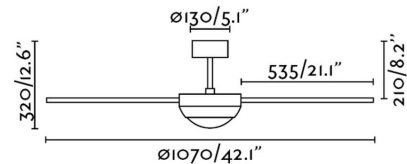

### Specifications

<b>Bulb:</b>	2 x E14 40W
<b>Bulb included:</b>	No
<b>Voltage:</b>	220-240V
<b>Operating Frequency:</b>	50Hz
<b>IP:</b>	20
<b>Class:</b>	I
<b>Material:</b>	Motor made from steel and blades from MDF with an opal glass difusser
<b>Recommended bulb:</b>	17461
<b>Description of recommended Bulb:</b>	G45 MATE LED E14 4W 2700K 450LM
<b>Length:</b>	1060 mm
<b>Net Width:</b>	1060 mm
<b>Height:</b>	330 mm
<b>Diameter:</b>	1060 Ø
<b>Net Weight:</b>	5.20 kg
<b>Volume:</b>	0.02785 m <sup>3</sup>