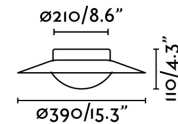

SIDE LED Black/copper ceiling lamp 15W

Ref. 62143

SIDE is a design lamp created by Alex&Manel Llusçà for Faro Barcelona. Its solid and simple structure contrasts with the colour combination. The colour of the base allows the light impact and distribute throughout the room. The light source of this ceiling lamp is SMD LED 15W warm light integrated.

Specifications

Bulb:	LED 15W 3000K 1200Lm
Bulb included:	Yes
Transformer:	Driver
Transformer included:	Yes
Voltage:	100-240V
Operating Frequency:	50/60Hz
IP:	20
Class:	I
Material:	Metal and opal glass difusser
Designer:	ALEX & MANEL LLUSCÀ
Length:	390 mm
Height:	110 mm
Net Weight:	2.40 kg
Volume:	0.02693 m3