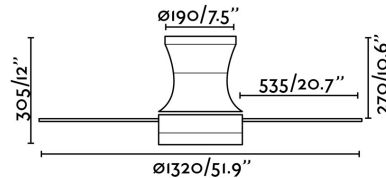

## TONSAY Brown ceiling fan

Ref. 33386

Ceiling fan with light suitable for rooms from 17,6m<sup>2</sup>. Motor made from steel and blades from wood with an opal glass difusser. The color of blades are cedar and Wenge , reversible. Operated by remote control,( included) setted up with 3 dimmable speeds 83/132/180 rpm which correspond to the following consumptions of 10,2/24,7/46w. This ceiling fan has winter / summer function. Airflow: 145,63 m<sup>3</sup> min / 5143 CFM

### Specifications

<b>Bulb:</b>	2 x E27 15W 2700K
<b>Bulb included:</b>	No
<b>Voltage:</b>	230V
<b>Operating Frequency:</b>	50Hz
<b>IP:</b>	20
<b>Class:</b>	I
<b>Material:</b>	Motor made from steel and blades from wood with an opal glass difusser
<b>Recommended bulb:</b>	17463
<b>Description of recommended Bulb:</b>	A60 MATE LED E27 7W 2700K 640Lm
<b>Length:</b>	1320 mm
<b>Net Width:</b>	1320 mm
<b>Height:</b>	300 mm
<b>Diameter:</b>	1320 Ø
<b>Net Weight:</b>	8.10 kg
<b>Volume:</b>	0.04661 m <sup>3</sup>