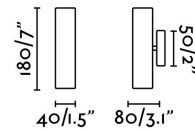

### Specifications

**Bulb:** COB LED 12W 2700K 740Lm 80°  
CRI>80

**Bulb included:** Yes

**Transformer:** Driver

**Transformer included:** Yes

**Voltage:** 100-240V

**Operating Frequency:** 50/60Hz

**IP:** 20

**Class:** II

**Material:** Aluminium

**Length:** 40 mm

**Net Width:** 80 mm

**Height:** 180 mm

**Net Weight:** 0.60 kg

**Volume:** 0.00103 m3

8421776085695