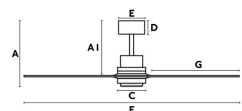

**Class:** I

**Material:** Motor made from steel and blades from natural wood

**Designer:**

**Recommended bulb:**

**Description of recommended Bulb:**

**Length:** 1070 mm

**Net Width:** 1070 mm

**Height:** 340 mm

**Diameter:** 1070 Ø

**Net Weight:** 6.30 kg

**Volume:** 0.046978 m<sup>3</sup>

A	AI	B	C	D	E	F	G
340/13.38"	300/11.81"	110/4.33"	150/5.90"	65/2.56"	150/5.9"	1080/42.52"	460/18.11"

8421776164338