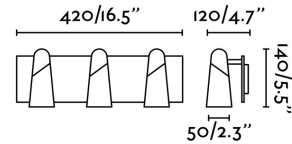

### Specifications

<b>Bulb:</b>	LED 3X4,5W 3000K 400Lm
<b>Bulb included:</b>	Yes
<b>Transformer:</b>	Driver
<b>Transformer included:</b>	Yes
<b>Voltage:</b>	220-240V
<b>Operating Frequency:</b>	50/60Hz
<b>IP:</b>	20
<b>Class:</b>	I
<b>Material:</b>	ABS and metal
<b>Designer:</b>	NAHTRANG
<b>Length:</b>	420 mm
<b>Net Width:</b>	120 mm
<b>Height:</b>	140 mm
<b>Net Weight:</b>	1.70 kg
<b>Volume:</b>	0.00378 m3