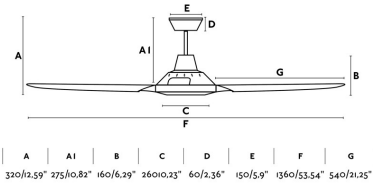

## MENO White ceiling fan

Ref. 33782

Ceiling fan extra large for spaces from 28m2. Motor made from aluminium and blades from ABS in white. Activated by remote control, included. MENO is setted up with 3 dimmable speeds 108-162-235 rpm which correspond to the following consumptions of 22-43-85w. This ceiling fan has winter/summer function and is suitable for inclining roof.

### Specifications

<b>Bulb:</b>	AC MOTOR
<b>Bulb included:</b>	No
<b>Transformer:</b>	
<b>Transformer included:</b>	No
<b>Voltage:</b>	220-240V
<b>Operating Frequency:</b>	50/60Hz
<b>IP:</b>	20
<b>Class:</b>	I
<b>Material:</b>	Motor made from steel and blades ABS
<b>Designer:</b>	
<b>Recommended bulb:</b>	
<b>Description of recommended Bulb:</b>	
<b>Height:</b>	320 mm
<b>Diameter:</b>	1880 Ø
<b>Net Weight:</b>	6.08 kg
<b>Volume:</b>	0.05899 m3