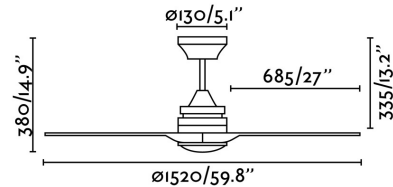

ALO Ceiling fan with light

Ref. 33719

Ceiling fan with light ideal for the ventilation of rooms up to 17'6m². Made from metal, blades from wood and opal glass difusser. Operated on remote control (included). This ceiling fan has reverse function and it is suitable for inclining room. It has 3 adjustable speed with a 14-30-56W and 80-113-155 revolutions per minute depending on speed. Airflow: 129.29 m³ min / 4564 CFM.

Specifications

Bulb:	SMD 16W LED 17W 3000K 600Lm
Bulb included:	No
Voltage:	220-240V
Operating Frequency:	50Hz
IP:	20
Class:	I
Material:	Metal, blades from wood and opal glass difusser
Net Width:	1520 mm
Height:	335 mm
Diameter:	1520 Ø
Net Weight:	5.65 kg
Volume:	0.05394 m ³