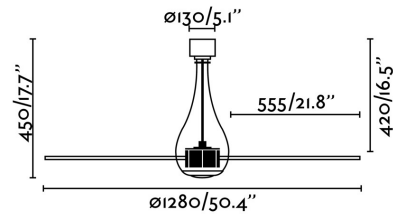

## MINI ETERFAN Transparent ceiling fan with Dc motor

Ref. 33382

MINI ETERFAN is the reduced version of the ETERFAN model, a designer fan by Faro Design Team, conceived to meet the needs of different rooms. This ceiling fan is ideal for the ventilation of areas ranging from 13m<sup>2</sup> to 17,6m<sup>2</sup>. It comes with a low-consumption DC motor, built in metal and transparent glass, with transparent PC blades. It offers 6 adjustable speeds with a 3,5-5,8-8,8-13,4-21,5-32,4W consumption and 51-77-103-129-155-185 revolutions per minute depending on speed. This ceiling fan with light comes with a reverse function, so you can also use it in winter, improving the efficiency of your heating system. Accessory LED light kit ref. 33383 not included. Airflow: 145.66 m<sup>3</sup> min / 5144 CFM

### Specifications

<b>Voltage:</b>	220-240V
<b>Operating Frequency:</b>	50/60Hz
<b>IP:</b>	20
<b>Class:</b>	I
<b>Material:</b>	Motor made from steel and glass with blades from polycarbonate
<b>Designer:</b>	FARO TEAM
<b>Length:</b>	1280 mm
<b>Net Width:</b>	1280 mm
<b>Height:</b>	450 mm
<b>Diameter:</b>	1280 Ø
<b>Net Weight:</b>	5.10 kg
<b>Volume:</b>	0.07754 m <sup>3</sup>